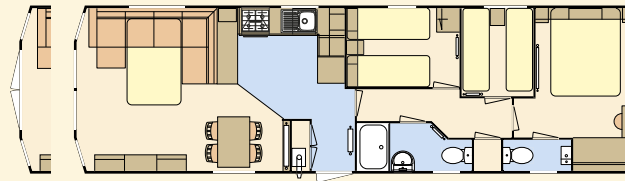

C CHORUS 3

The Atlas Chorus is carefully designed to be attractive and practical, with its stylish design and contemporary interior fittings making this a firm favourite with our holiday home owners.

Model illustrated 36 x 12 – 2 bedroom. Duvets, pillows, bedrunner, TV, DVD player, and all other ornaments are for display only.

Sofa Bed

Space For Microwave

This year's model is on trend with a vibrant colour scheme running throughout and finished with neutral soft furnishings that pull this fantastic look together.

36 x 12 – 2 bedroom/6 berth

40 x 12 – 3 bedroom/8 berth

STANDARD FEATURE HIGHLIGHTS

- Central heating
- PVC double glazing
- Extra insulation
- Exterior light
- Sockets with USB port
- Integrated oven and grill with 4 ring hob and electric ignition
- Cooker extractor vented to exterior
- L shape lounge seating
- Free standing dining table and chairs
- En-suite WC to master bedroom
- Extractor fan to main bathroom/shower room
- Integrated fridge freezer
- Pull out bed to lounge
- Appliance shelf and socket