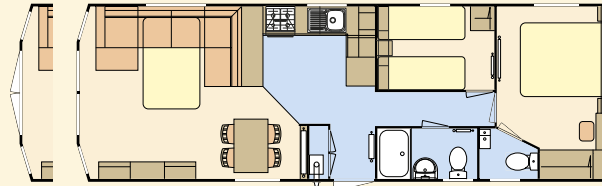

C CHORUS 3

The Atlas Chorus is carefully designed to be attractive and practical, with its stylish design and contemporary interior fittings making this a firm favourite with our holiday home owners.

Model illustrated 36 x 12 – 2 bedroom. Duvets, pillows, bedrunner, TV, DVD player, and all other ornaments are for display only.

Sofa Bed

Space For Microwave

This year's model is on trend with a vibrant colour scheme running throughout and finished with neutral soft furnishings that pull this fantastic look together.

36 x 12 – 2 bedroom/6 berth

40 x 12 – 3 bedroom/8 berth

STANDARD FEATURE HIGHLIGHTS

- Central heating
- PVC double glazing
- Extra insulation
- Exterior light
- Sockets with USB port
- Integrated oven and grill with 4 ring hob and electric ignition
- Cooker extractor vented to exterior
- L shape lounge seating
- Free standing dining table and chairs
- En-suite WC to master bedroom
- Extractor fan to main bathroom/shower room
- Integrated fridge freezer
- Pull out bed to lounge
- Appliance shelf and socket