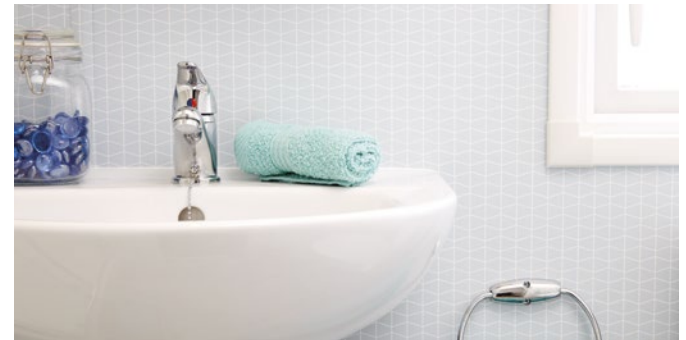

C CHORUS 3

The Atlas Chorus is carefully designed to be attractive and practical, with its stylish design and contemporary interior fittings making this a firm favourite with our holiday home owners.

Model illustrated 36 x 12 – 2 bedroom. Duvets, pillows, bedrunner, TV, DVD player, and all other ornaments are for display only.

Sofa Bed

Space For Microwave

This year's model is on trend with a vibrant colour scheme running throughout and finished with neutral soft furnishings that pull this fantastic look together.

36 x 12 – 2 bedroom/6 berth

40 x 12 – 3 bedroom/8 berth

STANDARD FEATURE HIGHLIGHTS

- Central heating
- PVC double glazing
- Extra insulation
- Exterior light
- Sockets with USB port
- Integrated oven and grill with 4 ring hob and electric ignition
- Cooker extractor vented to exterior
- L shape lounge seating
- Free standing dining table and chairs
- En-suite WC to master bedroom
- Extractor fan to main bathroom/shower room
- Integrated fridge freezer
- Pull out bed to lounge
- Appliance shelf and socket